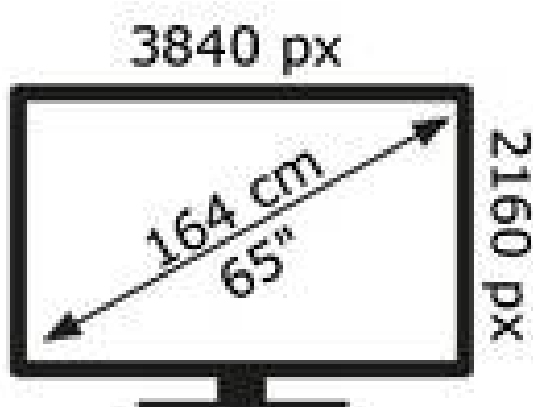

# ENERG

JVC

LT-65VAQ8235

**85** kWh/1000h

ABCDEF **G**

**195** kWh/1000h

2019/2013

50650095